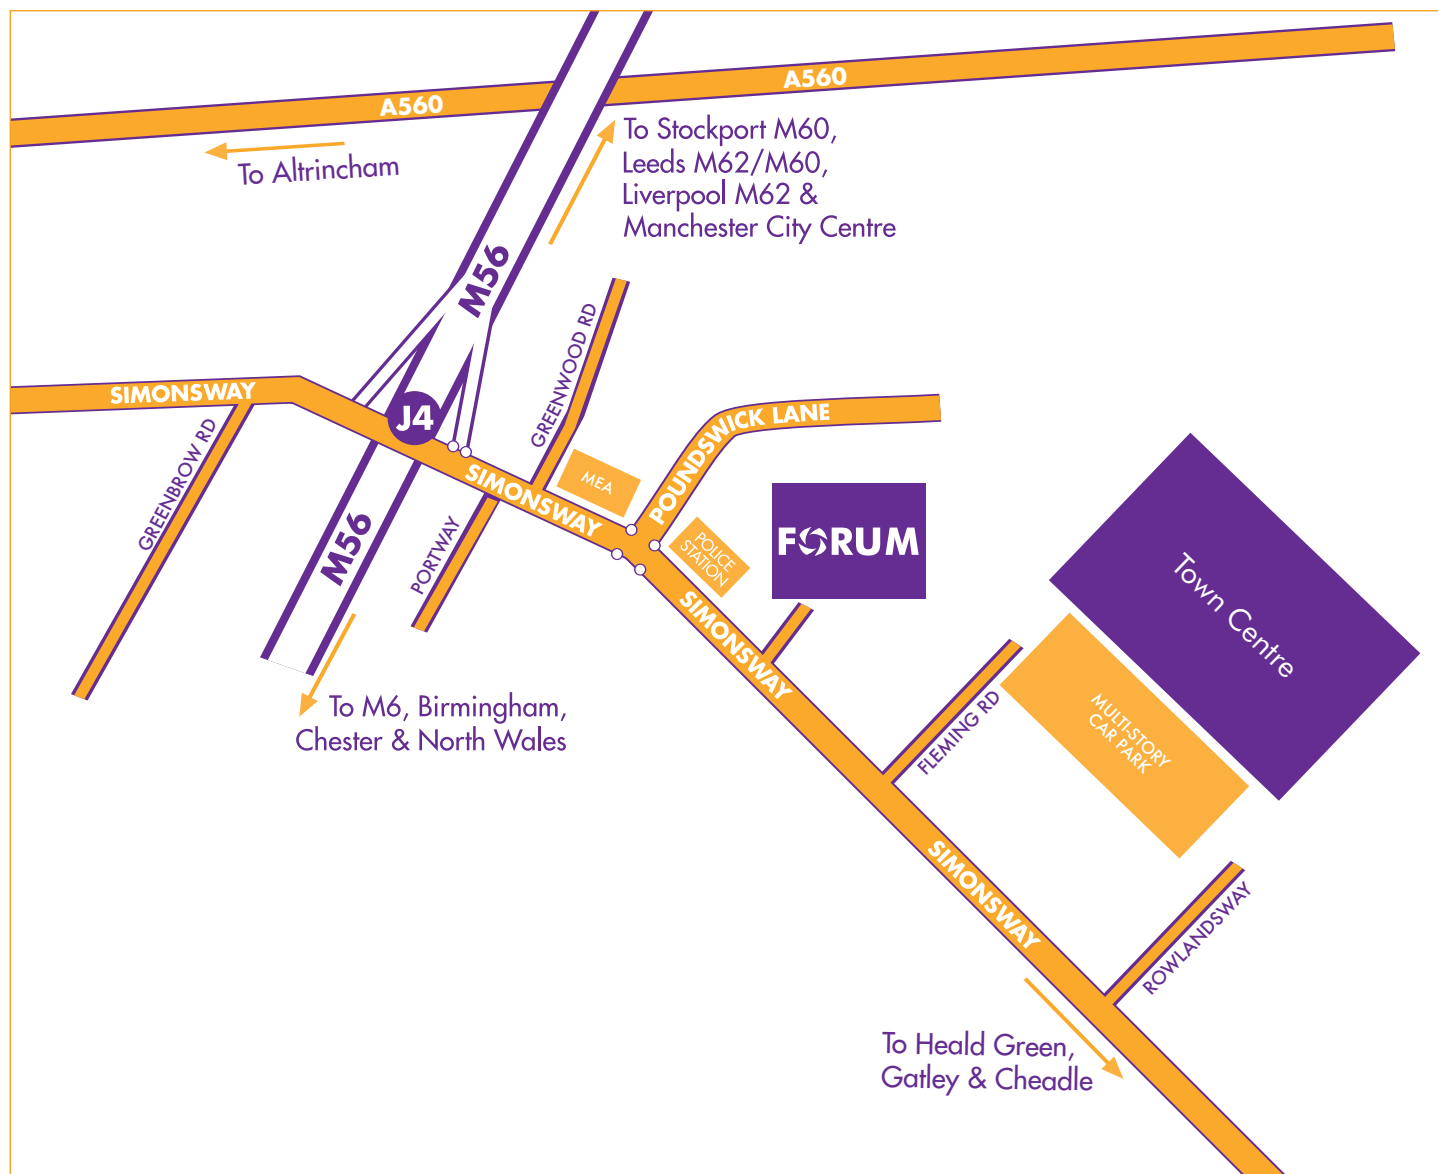

How To Find Us

A couple of minutes walk from the town centre and bus station, the Forum is easy to reach on foot, by bus or by car. The Forum is situated 9 miles from Manchester City Centre and only 5 minutes drive from Manchester Airport. There is car parking for over 300 cars and dedicated parking for coaches and other large vehicles. Alternative car parking is available in the multi-storey car park adjacent to the Forum, accessible from Rowlandsway.

From M60 and City Centre

- Follow signs to M56
- From M56 leave at junction 4 signposted for Wythenshawe
- Turn left at top of slip road (at traffic lights) onto Simonsway
- Continue straight past MEA (Manchester Enterprise Academy) (on the left hand side) to a set of traffic lights
- Bear right, still on Simonsway
- At the next lights turn left into the Forum (just past the police station)

From M56 (the South)

- From M56 leave at junction 3
- Complete a 360° turn and re-enter M56 South bound
- Leave at junction 4 signposted for Wythenshawe
- Turn left at top of slip road (at traffic lights) onto Simonsway
- Continue straight past MEA (Manchester Enterprise Academy) (on the left hand side) to a set of traffic lights
- Bear right, still on Simonsway
- At the next lights turn left into the Forum (just past the police station)