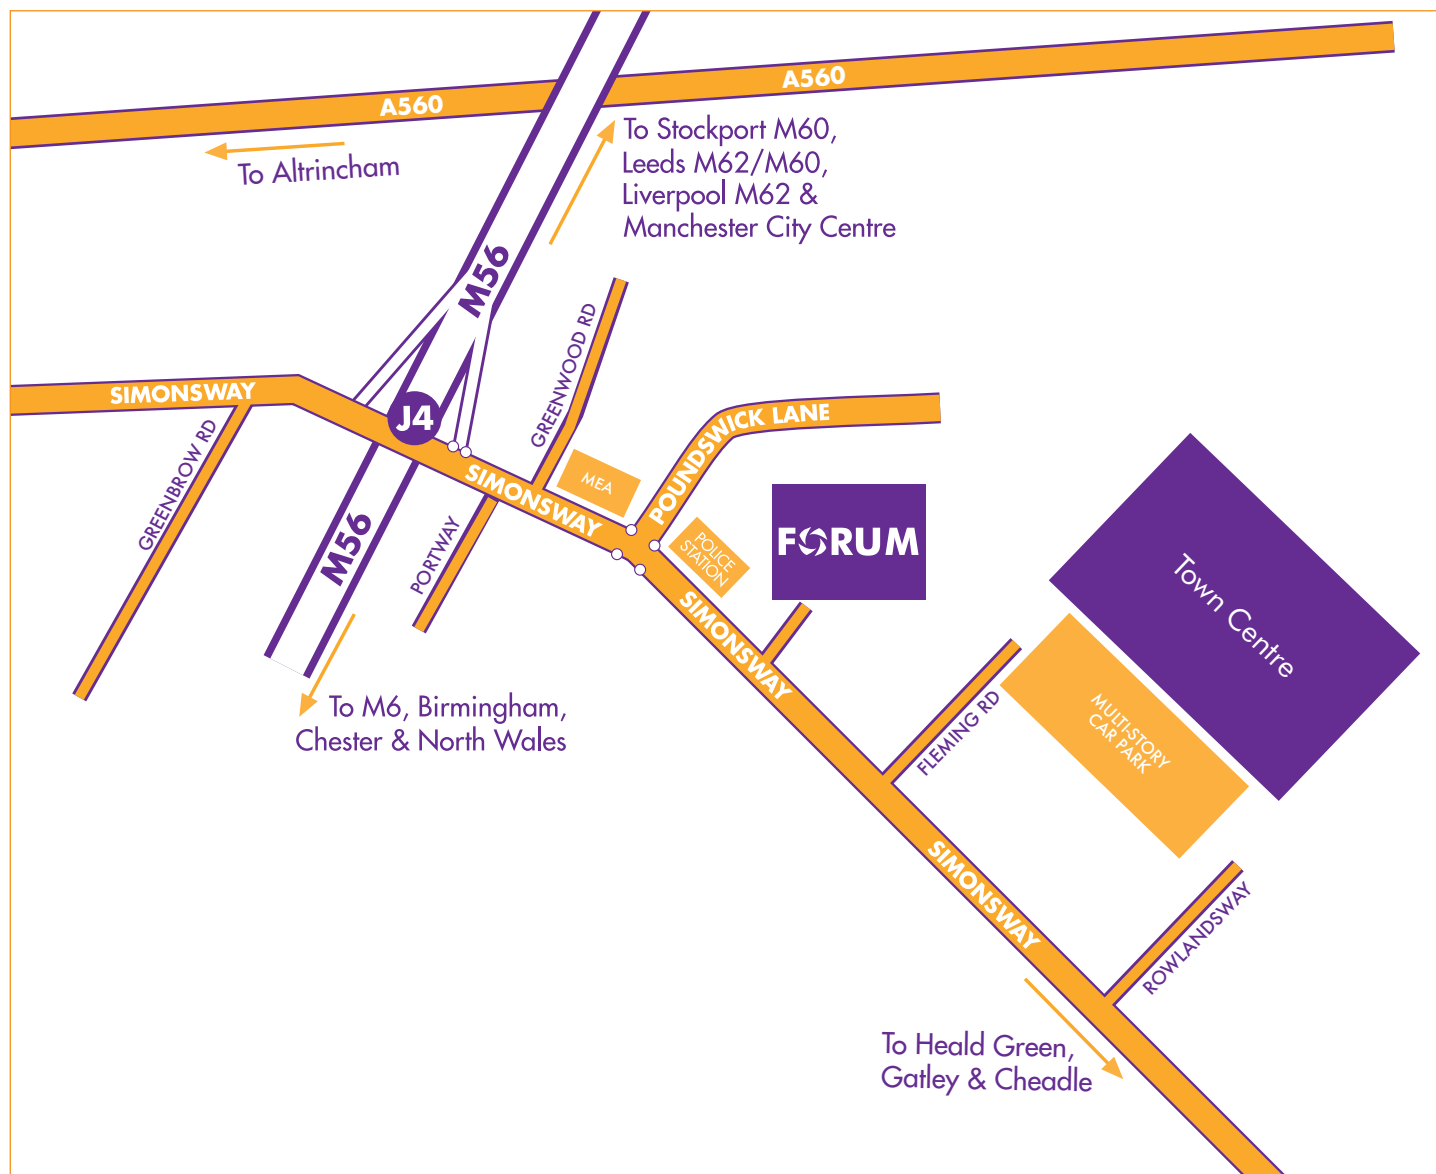

## How To Find Us

A couple of minutes walk from the town centre and bus station, the Forum is easy to reach on foot, by bus or by car. The Forum is situated 9 miles from Manchester City Centre and only 5 minutes drive from Manchester Airport. There is car parking for over 300 cars and dedicated parking for coaches and other large vehicles. Alternative car parking is available in the multi-storey car park adjacent to the Forum, accessible from Fleming Road.

### From M60 and City Centre

- Follow signs to M56
- From M56 leave at junction 4 signposted for Wythenshawe
- Turn left at top of slip road (at traffic lights) onto Simonsway
- Continue straight past MEA (Manchester Enterprise Academy) (on the left hand side) to a set of traffic lights
- Bear right, still on Simonsway
- At the next lights turn left into the Forum (just past the police station)

### From M56 (the South)

- From M56 leave at junction 3
- Complete a 360° turn and re-enter M56 South bound
- Leave at junction 4 signposted for Wythenshawe
- Turn left at top of slip road (at traffic lights) onto Simonsway
- Continue straight past MEA (Manchester Enterprise Academy) (on the left hand side) to a set of traffic lights
- Bear right, still on Simonsway
- At the next lights turn left into the Forum (just past the police station)