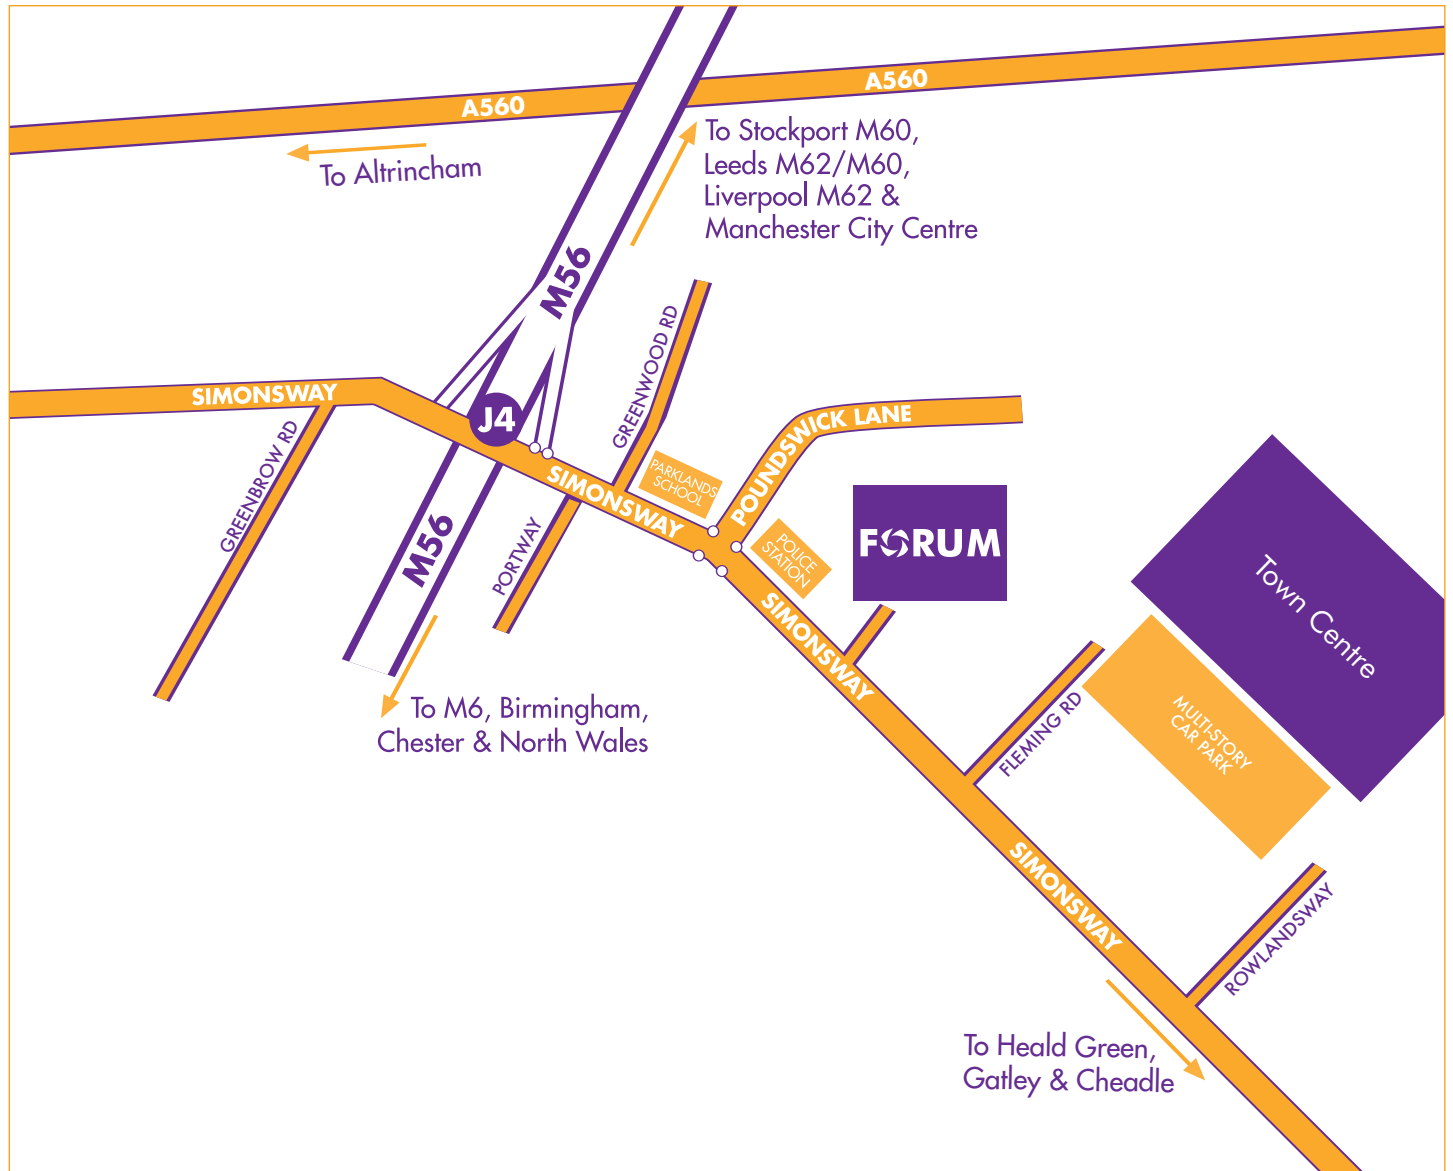

How To Find Us

A couple of minutes walk from the town centre and bus station, the Forum is easy to reach on foot, by bus or by car. The Forum is situated 9 miles from Manchester City Centre and only 5 minutes drive from Manchester Airport. There is free car parking for over 300 cars and dedicated parking for coaches and other large vehicles. Alternative car parking is available in the multi-storey car park adjacent to the Forum, accessible from Fleming Road.

From M60 and City Centre

- Follow signs to M56
- From M56 leave at junction 4 signposted for Wythenshawe
- Turn left at top of slip road (at traffic lights) onto Simonsway
- Continue straight past Parklands school (on the left hand side) to a set of traffic lights
- Bear right, still on Simonsway
- At the next lights turn left into the Forum (just past the police station)

From M56 (the South)

- From M56 leave at junction 3
- Complete a 360° turn and re-enter M56 South bound
- Leave at junction 4 signposted for Wythenshawe
- Turn left at top of slip road (at traffic lights) onto Simonsway
- Continue straight past Parklands school (on the left hand side) to a set of traffic lights
- Bear right, still on Simonsway
- At the next lights turn left into the Forum (just past the police station)